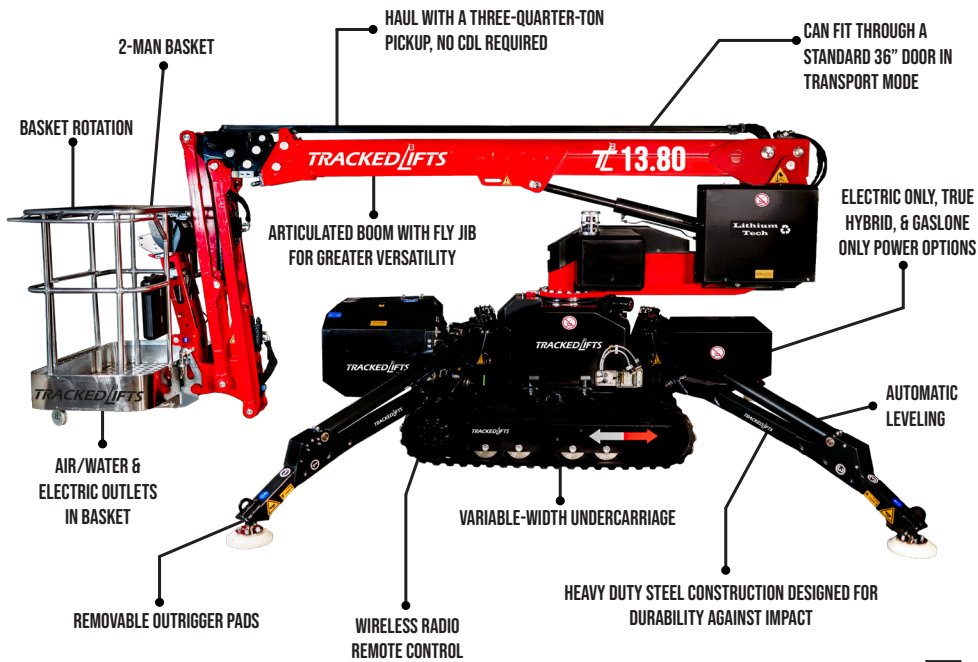

# TL 13.80

## 44' WORKING HEIGHT

### SPECIFICATIONS

<b>Max. working height</b>	44'
<b>Max. outreach</b>	25'7"
<b>Max. basket load</b>	440 lbs
<b>Basket size</b>	4'6" x 2'3" (2-man basket)
<b>Basket rotation</b>	± 70° (± 90° with 1-man basket)
<b>Turret rotation</b>	360° non-continuous
<b>Traveling length</b>	12'7" (14'5" with basket)
<b>Traveling height</b>	6'6"
<b>Traveling width</b>	2'6" narrow mode / 3'3" wide mode
<b>Outrigger Spread</b>	8'9" x 9'
<b>Battery</b>	24V Lithium Ion Hybrid Power
<b>Gasoline Engine</b>	Honda Gasoline, 10 HP
<b>Total weight</b>	3,638 lbs
<b>Gradability, max. across slope</b>	21% (12°)
<b>Gradability, max. up and down slope</b>	29% (16°)
<b>Deployment ability on slopes up to</b>	29% (16°)

### ADD-ON OPTIONS:

- White Rubber Non-Marking Tracks
- Custom Colors
- Electric power only
- Gasoline power only
- 1-man Basket