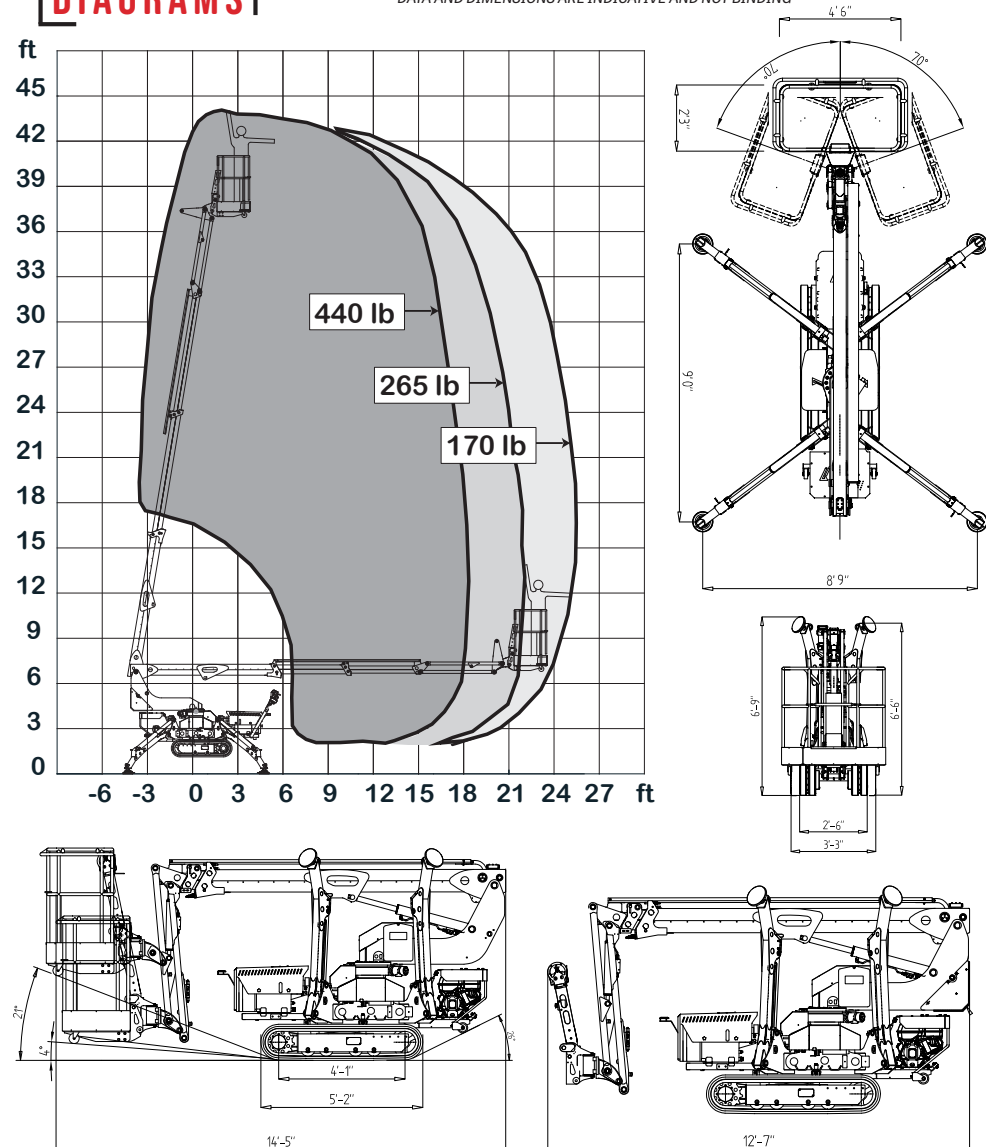

## 44' WORKING HEIGHT

### SPECIFICATIONS

<b>Max. working height</b>	44'
<b>Max. outreach</b>	25'7"
<b>Max. basket load</b>	440 lbs
<b>Basket size</b>	4'6" x 2'3" (2-man basket)
<b>Basket rotation</b>	± 70° (± 90° with 1-man basket)
<b>Turret rotation</b>	360° non-continuous
<b>Traveling length</b>	12'7" (14'5" with basket)
<b>Traveling height</b>	6'6"
<b>Traveling width</b>	2'6" narrow mode / 3'3" wide mode
<b>Outrigger Spread</b>	8'9" x 9'
<b>Battery</b>	24V Lithium Ion Hybrid Power
<b>Gasoline Engine</b>	Honda Gasoline, 10 HP
<b>Total weight</b>	3,638 lbs
<b>Gradability, max. across slope</b>	21% (12°)
<b>Gradability, max. up and down slope</b>	29% (16°)
<b>Deployment ability on slopes up to</b>	29% (16°)

### DIAGRAMS

DATA AND DIMENSIONS ARE INDICATIVE AND NOT BINDING

### ADD-ON OPTIONS:

- White Rubber Non-Marking Tracks
- Custom Colors
- Electric power only
- Gasoline power only
- 1-man Basket